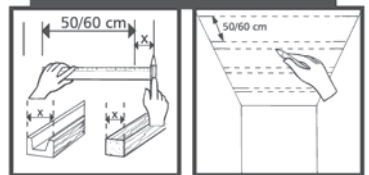

13x20 - 15x15 - 23x21

5x10 - 10x10 - 12x12 - 5,5x14

DWCDf005 - 06/2008 ©NMC sa Gert-Noël-Straße - B-4731 Eynatten

we will succeed together

Poutres
Balken
Beams
Vigas
БАЛОК
ВЕЛЕК

we will succeed together

Beam 10-10 DARK-BROWN
Beam 10-10 LIGHT-BROWN
Length 2m, 3m

Beam 05-10 DARK-BROWN
Beam 05-10 LIGHT-BROWN
Length 2m, 3m, 4m

Beam 13-20 DARK-BROWN
Beam 13-20 LIGHT-BROWN
Length 3m, 4m

Beam 15-15 DARK-BROWN
Beam 15-15 LIGHT-BROWN
Length 2m, 3m, 4m

Beam 12-12 DARK-BROWN
Beam 12-12 LIGHT-BROWN
Length 2m, 3m, 4m