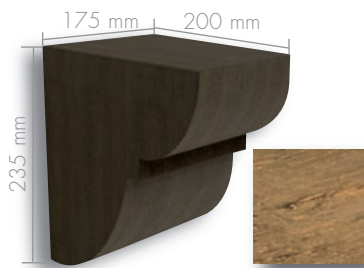

Beam 05-10 DARK-BROWN
Beam 05-10 LIGHT-BROWN
Length 2m, 3m, 4m

Beam 13-20 DARK-BROWN
Beam 13-20 LIGHT-BROWN
Length 3m, 4m

Beam 15-15 DARK-BROWN
Beam 15-15 LIGHT-BROWN
Length 2m, 3m, 4m

Beam 12-12 DARK-BROWN
Beam 12-12 LIGHT-BROWN
Length 2m, 3m, 4m

Beam 23-21 DARK-BROWN
Beam 23-21 LIGHT-BROWN
Length 3m, 4m

Beam 5-14 DARK-BROWN
Beam 5-14 LIGHT-BROWN
Length 3m

Sheet 3-28 DARK-BROWN
Sheet 3-28 LIGHT-BROWN
Length 3m

Large Corbel DARK-BROWN
Large Corbel LIGHT-BROWN