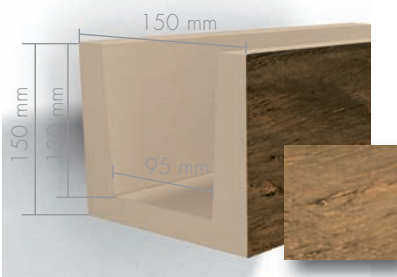

13x20 - 15x15 - 23x21

5x10 - 10x10 - 12x12 - 5,5x14

DWCDf005 - 06/2008 ©NMC sa Gert-Noël-Straße - B-4731 Eynatten

we will succeed together

Poutres
Balken
Beams
Vigas
БАЛОК
ВЕЛЕК

we will succeed together

Beam 10-10 DARK-BROWN
Beam 10-10 LIGHT-BROWN
Length 2m, 3m

Beam 05-10 DARK-BROWN
Beam 05-10 LIGHT-BROWN
Length 2m, 3m, 4m

Beam 13-20 DARK-BROWN
Beam 13-20 LIGHT-BROWN
Length 3m, 4m

Beam 15-15 DARK-BROWN
Beam 15-15 LIGHT-BROWN
Length 2m, 3m, 4m

Beam 12-12 DARK-BROWN
Beam 12-12 LIGHT-BROWN
Length 2m, 3m, 4m

Beam 23-21 DARK-BROWN
Beam 23-21 LIGHT-BROWN
Length 3m, 4m

Beam 5-14 DARK-BROWN
Beam 5-14 LIGHT-BROWN
Length 3m

Sheet 3-28 DARK-BROWN
Sheet 3-28 LIGHT-BROWN
Length 3m

Large Corbel DARK-BROWN
Large Corbel LIGHT-BROWN