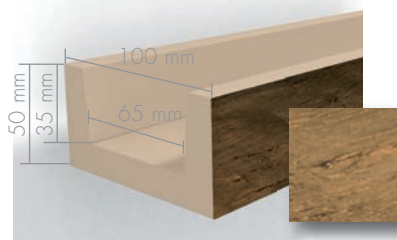

13x20 - 15x15 - 23x21

5x10 - 10x10 - 12x12 - 5,5x14

DWCDf005 - 06/2008 ©NMC sa Gert-Noël-Straße - B-4731 Eynatten

we will succeed together

Poutres
Balken
Beams
Vigas
БАЛОК
ВЕЛЕК

we will succeed together

Beam 10-10 DARK-BROWN
Beam 10-10 LIGHT-BROWN
Length 2m, 3m

Beam 05-10 DARK-BROWN
Beam 05-10 LIGHT-BROWN
Length 2m, 3m, 4m

Beam 13-20 DARK-BROWN
Beam 13-20 LIGHT-BROWN
Length 3m, 4m

Beam 15-15 DARK-BROWN
Beam 15-15 LIGHT-BROWN
Length 2m, 3m, 4m

Beam 12-12 DARK-BROWN
Beam 12-12 LIGHT-BROWN
Length 2m, 3m, 4m