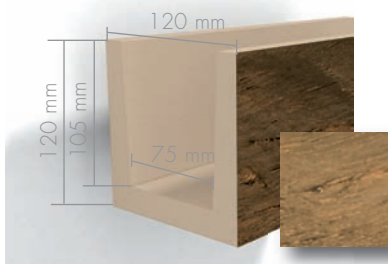

13x20 - 15x15 - 23x21

5x10 - 10x10 - 12x12 - 5,5x14

DWCDf005 - 06/2008 ©NMC sa Gert-Noël-Straße - B-4731 Eynatten

we will succeed together

Poutres
Balken
Beams
Vigas
БАЛОК
ВЕЛЕК

we will succeed together

Beam 10-10 DARK-BROWN
Beam 10-10 LIGHT-BROWN
Length 2m, 3m

Beam 05-10 DARK-BROWN
Beam 05-10 LIGHT-BROWN
Length 2m, 3m, 4m

Beam 13-20 DARK-BROWN
Beam 13-20 LIGHT-BROWN
Length 3m, 4m

Beam 15-15 DARK-BROWN
Beam 15-15 LIGHT-BROWN
Length 2m, 3m, 4m

Beam 12-12 DARK-BROWN
Beam 12-12 LIGHT-BROWN
Length 2m, 3m, 4m