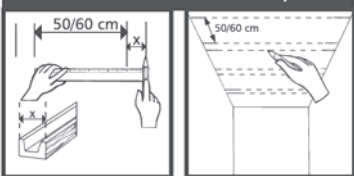

13x20 - 15x15 - 23x21

5x10 - 10x10 - 12x12 - 5,5x14

DWCDf005 - 06/2008 ©NMC sa Gert-Noël-Straße - B-4731 Eynatten

we will succeed together

Poutres
Balken
Beams
Vigas
БАЛОК
ВЕЛЕК

we will succeed together

Beam 10-10 DARK-BROWN
Beam 10-10 LIGHT-BROWN
Length 2m, 3m

Beam 05-10 DARK-BROWN
Beam 05-10 LIGHT-BROWN
Length 2m, 3m, 4m

Beam 13-20 DARK-BROWN
Beam 13-20 LIGHT-BROWN
Length 3m, 4m

Beam 15-15 DARK-BROWN
Beam 15-15 LIGHT-BROWN
Length 2m, 3m, 4m

Beam 12-12 DARK-BROWN
Beam 12-12 LIGHT-BROWN
Length 2m, 3m, 4m