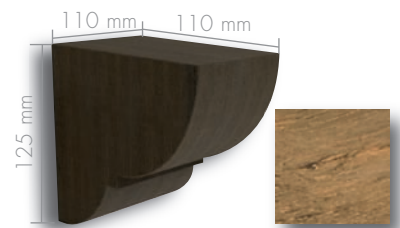

Beam 05-10 DARK-BROWN
Beam 05-10 LIGHT-BROWN
Length 2m, 3m, 4m

Beam 13-20 DARK-BROWN
Beam 13-20 LIGHT-BROWN
Length 3m, 4m

Beam 15-15 DARK-BROWN
Beam 15-15 LIGHT-BROWN
Length 2m, 3m, 4m

Beam 12-12 DARK-BROWN
Beam 12-12 LIGHT-BROWN
Length 2m, 3m, 4m

Beam 23-21 DARK-BROWN
Beam 23-21 LIGHT-BROWN
Length 3m, 4m

Beam 5-14 DARK-BROWN
Beam 5-14 LIGHT-BROWN
Length 3m

Sheet 3-28 DARK-BROWN
Sheet 3-28 LIGHT-BROWN
Length 3m

Large Corbel DARK-BROWN
Large Corbel LIGHT-BROWN