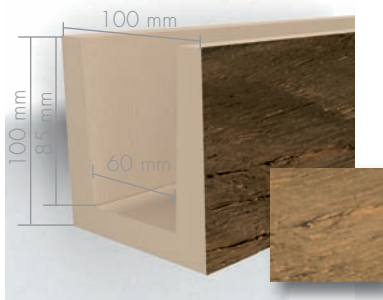

13x20 - 15x15 - 23x21

5x10 - 10x10 - 12x12 - 5,5x14

DWCDf005 - 06/2008 ©NMC sa Gert-Noël-Straße - B-4731 Eynatten

we will succeed together

Poutres
Balken
Beams
Vigas
БАЛОК
ВЕЛЕК

we will succeed together

Beam 10-10 DARK-BROWN
Beam 10-10 LIGHT-BROWN
Length 2m, 3m

Beam 05-10 DARK-BROWN
Beam 05-10 LIGHT-BROWN
Length 2m, 3m, 4m

Beam 13-20 DARK-BROWN
Beam 13-20 LIGHT-BROWN
Length 3m, 4m

Beam 15-15 DARK-BROWN
Beam 15-15 LIGHT-BROWN
Length 2m, 3m, 4m

Beam 12-12 DARK-BROWN
Beam 12-12 LIGHT-BROWN
Length 2m, 3m, 4m