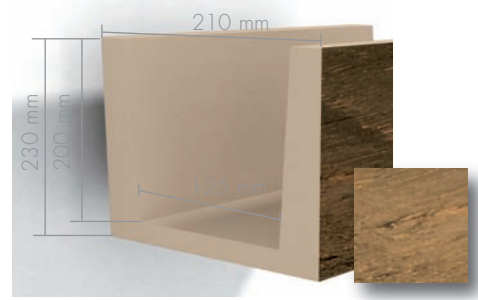

Beam 05-10 DARK-BROWN
Beam 05-10 LIGHT-BROWN
Length 2m, 3m, 4m

Beam 13-20 DARK-BROWN
Beam 13-20 LIGHT-BROWN
Length 3m, 4m

Beam 15-15 DARK-BROWN
Beam 15-15 LIGHT-BROWN
Length 2m, 3m, 4m

Beam 12-12 DARK-BROWN
Beam 12-12 LIGHT-BROWN
Length 2m, 3m, 4m

Beam 23-21 DARK-BROWN
Beam 23-21 LIGHT-BROWN
Length 3m, 4m

Beam 5-14 DARK-BROWN
Beam 5-14 LIGHT-BROWN
Length 3m

Sheet 3-28 DARK-BROWN
Sheet 3-28 LIGHT-BROWN
Length 3m

Large Corbel DARK-BROWN
Large Corbel LIGHT-BROWN