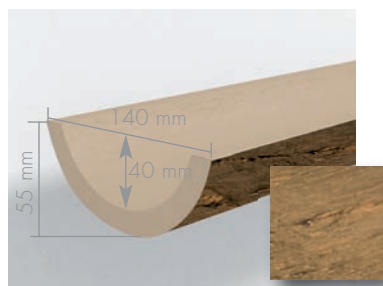

Beam 05-10 DARK-BROWN
Beam 05-10 LIGHT-BROWN
Length 2m, 3m, 4m

Beam 13-20 DARK-BROWN
Beam 13-20 LIGHT-BROWN
Length 3m, 4m

Beam 15-15 DARK-BROWN
Beam 15-15 LIGHT-BROWN
Length 2m, 3m, 4m

Beam 12-12 DARK-BROWN
Beam 12-12 LIGHT-BROWN
Length 2m, 3m, 4m

Beam 23-21 DARK-BROWN
Beam 23-21 LIGHT-BROWN
Length 3m, 4m

Beam 5-14 DARK-BROWN
Beam 5-14 LIGHT-BROWN
Length 3m

Sheet 3-28 DARK-BROWN
Sheet 3-28 LIGHT-BROWN
Length 3m

Large Corbel DARK-BROWN
Large Corbel LIGHT-BROWN