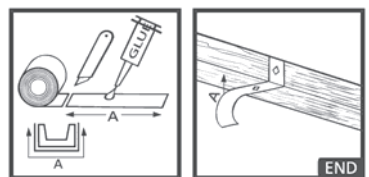

13x20 - 15x15 - 23x21

5x10 - 10x10 - 12x12 - 5,5x14

DWCDf005 - 06/2008 ©NMC sa Gert-Noël-Straße - B-4731 Eynatten

we will succeed together

Poutres
Balken
Beams
Vigas
БАЛОК
ВЕЛЕК

we will succeed together

Beam 10-10 DARK-BROWN
Beam 10-10 LIGHT-BROWN
Length 2m, 3m

Beam 05-10 DARK-BROWN
Beam 05-10 LIGHT-BROWN
Length 2m, 3m, 4m

Beam 13-20 DARK-BROWN
Beam 13-20 LIGHT-BROWN
Length 3m, 4m

Beam 15-15 DARK-BROWN
Beam 15-15 LIGHT-BROWN
Length 2m, 3m, 4m

Beam 12-12 DARK-BROWN
Beam 12-12 LIGHT-BROWN
Length 2m, 3m, 4m