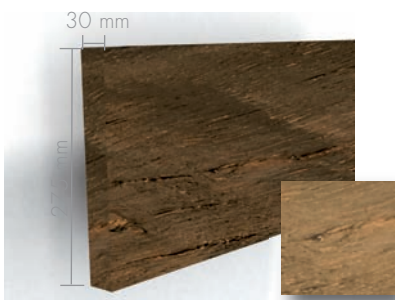

Beam 05-10 DARK-BROWN
Beam 05-10 LIGHT-BROWN
Length 2m, 3m, 4m

Beam 13-20 DARK-BROWN
Beam 13-20 LIGHT-BROWN
Length 3m, 4m

Beam 15-15 DARK-BROWN
Beam 15-15 LIGHT-BROWN
Length 2m, 3m, 4m

Beam 12-12 DARK-BROWN
Beam 12-12 LIGHT-BROWN
Length 2m, 3m, 4m

Beam 23-21 DARK-BROWN
Beam 23-21 LIGHT-BROWN
Length 3m, 4m

Beam 5-14 DARK-BROWN
Beam 5-14 LIGHT-BROWN
Length 3m

Sheet 3-28 DARK-BROWN
Sheet 3-28 LIGHT-BROWN
Length 3m

Large Corbel DARK-BROWN
Large Corbel LIGHT-BROWN