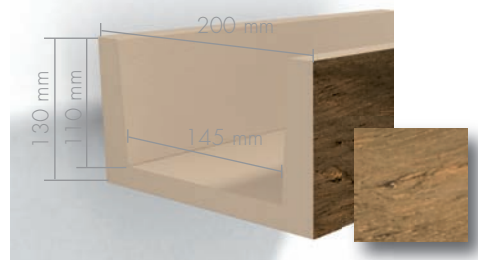

13x20 - 15x15 - 23x21

5x10 - 10x10 - 12x12 - 5,5x14

DWCDf005 - 06/2008 ©NMC sa Gert-Noël-Straße - B-4731 Eynatten

we will succeed together

Poutres
Balken
Beams
Vigas
БАЛОК
ВЕЛЕК

we will succeed together

Beam 10-10 DARK-BROWN
Beam 10-10 LIGHT-BROWN
Length 2m, 3m

Beam 05-10 DARK-BROWN
Beam 05-10 LIGHT-BROWN
Length 2m, 3m, 4m

Beam 13-20 DARK-BROWN
Beam 13-20 LIGHT-BROWN
Length 3m, 4m

Beam 15-15 DARK-BROWN
Beam 15-15 LIGHT-BROWN
Length 2m, 3m, 4m

Beam 12-12 DARK-BROWN
Beam 12-12 LIGHT-BROWN
Length 2m, 3m, 4m